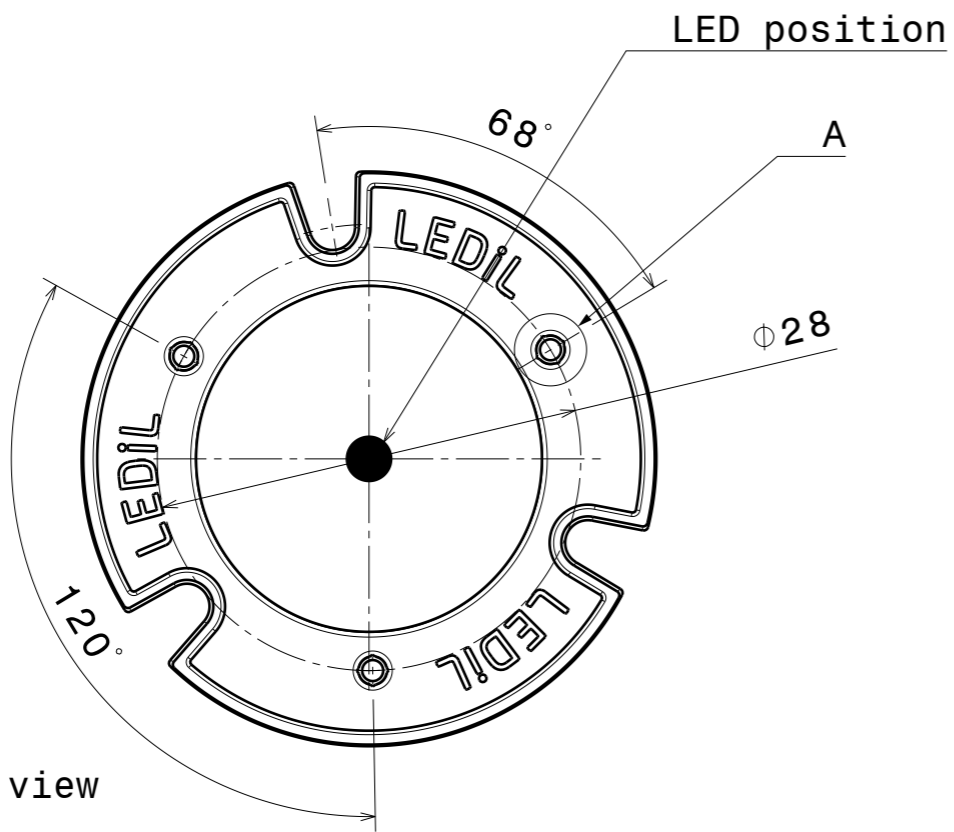

H G F E D C B A

4

4

Front view

Isometric view

Top view

Bottom view

Detail A
Scale: 5:1

| INDEX | PART NO | DESCRIPTION | MATERIAL | COLOUR |
|-------|---------|-------------|----------|--------|
| 1 | C13083 | PF-SOCKET | PC | white |

Tolerances if not otherwise shown
According to DIN ISO 2768-1
Linear measures: class C
According to DIN ISO 2768-2
Form and position: class L

| | |
|-----------|---------------|
| SIZE | PART NUMBER |
| A3 | C13083 |

| | | | | | |
|-------|-----|--------|--------|-------|-----|
| SCALE | 2:1 | WEIGHT | 1,15 g | SHEET | 1/1 |
|-------|-----|--------|--------|-------|-----|