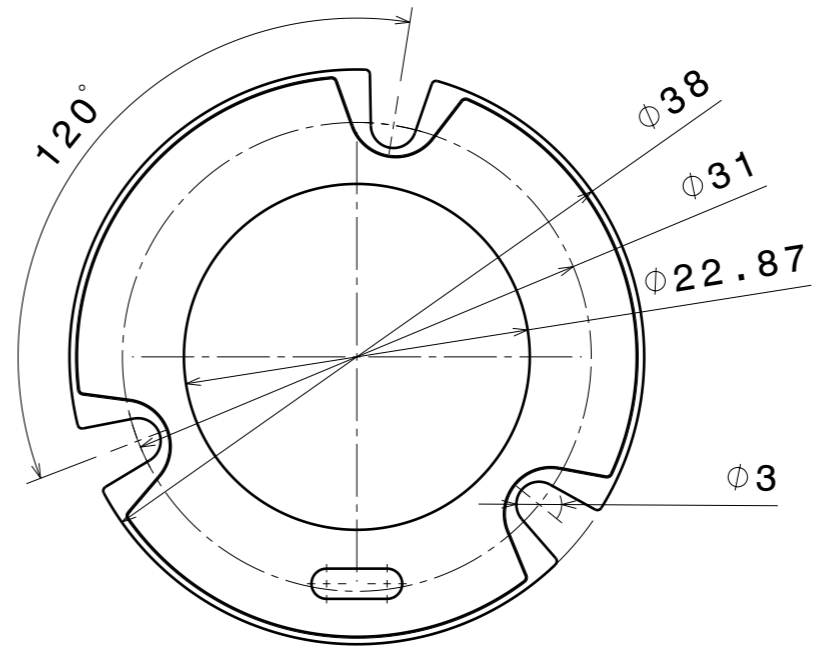

H G F E D C B A

4

4

Front view

Isometric view

Top view

Bottom view

Detail A
Scale: 5:1

| INDEX | PART NO | DESCRIPTION | MATERIAL | COLOUR |
|-------|---------|-------------|----------|--------|
| 1 | C13083 | PF-SOCKET | PC | white |

Tolerances if not otherwise shown
According to DIN ISO 2768-1
Linear measures: class C
According to DIN ISO 2768-2
Form and position: class L

| | |
|-----------|---------------|
| SIZE | PART NUMBER |
| A3 | C13083 |

| | | | | | |
|-------|-----|--------|--------|-------|-----|
| SCALE | 2:1 | WEIGHT | 1,15 g | SHEET | 1/1 |
|-------|-----|--------|--------|-------|-----|