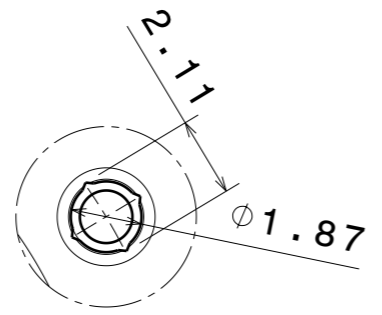

H G F E D C B A

4

4

Front view

Isometric view

Top view

Bottom view

Detail A
Scale: 5:1

| INDEX | PART NO | DESCRIPTION | MATERIAL | COLOUR |
|-------|---------|-------------|----------|--------|
| 1 | C13083 | PF-SOCKET | PC | white |

Tolerances if not otherwise shown
According to DIN ISO 2768-1
Linear measures: class C
According to DIN ISO 2768-2
Form and position: class L

| | |
|-----------|---------------|
| SIZE | PART NUMBER |
| A3 | C13083 |

| | | | | | |
|-------|-----|--------|--------|-------|-----|
| SCALE | 2:1 | WEIGHT | 1,15 g | SHEET | 1/1 |
|-------|-----|--------|--------|-------|-----|